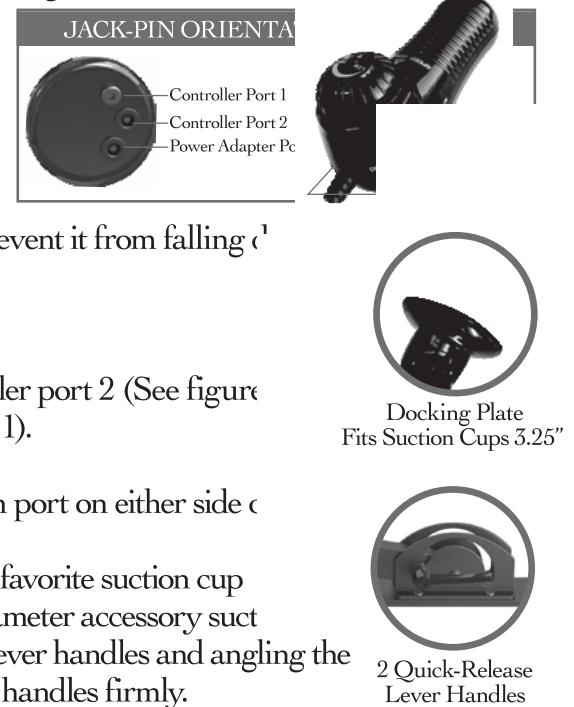

SETUP

Some assembly required.

1. Unpack and verify all parts are included (see list on flip-side).
2. Choose a surface to locate your unit. Suction cup feet will adhere to non-porous surfaces, but the self-standing unit can also be used on flat surfaces like a bed or couch without suction. (Do not mount onto vertical walls. Always position the unit to prevent it from falling off.)
3. Turn main unit over and insert 4 suction cup feet.
4. (Optional) Screw on 9-inch (22.9 cm) extension rod.
5. Screw Body Dock docking plate onto thrusting armature.
6. Plug remote controller jack-pins into controller port 1 and controller port 2 (See figure 1).
7. Plug power adapter jack-pin into power adapter port (See figure 1).
8. Plug power adapter into outlet.
9. (Optional) Plug 4-inch accessory vibrator (included) into jack-pin port on either side of multi-speed controller, left or right handed. (See figures 1 & 2).
10. Push-and-play! Attach the included 7.5-inch (19 cm) dildo or your favorite suction cup accessory to the docking plate. The plate fits 3.25-inch (8.2 cm) diameter accessory suction cups.
11. Adjust the armatures one at a time by loosening the quick release lever handles and angling the arms to your intended position, then tighten the quick release lever handles firmly.

Fig. 1

USAGE

Apply an adequate amount of lubricant to your accessory and position yourself to receive the thrusting motion. Using the X-treme Multi-Speed Controller, turn on the Body Dock Pro Sex Machine on LOW (it will make a clicking sound) and the thrusting motion will begin on low speed. The machine has a thrusting distance of 2.6 inches (6.6 cm). To increase speed, gradually turn the main dial clockwise to increase thrusting motion (see Figure 2). The unit is capable of 200 thrusts per minute! To stop the unit from thrusting, turn the dial all the way counterclockwise to the off position (the dial will click).

To use the accessory vibrator, plug it into the control unit and spin the dials on the side of the remote control unit on the side that you plugged the accessory into (left or right). To increase vibration speed, scroll up towards "high".

CLEANUP

When finished using the **Body Dock Pro Sex Machine**, clean dildo and any accessories with antibacterial cleaner and warm water. Wipe all other parts with a clean dry cloth before storage.

CAUTION

Always use discretion when starting up the thrusting motion. Start with a slow pace and gradually increase speed to your comfort level. Never crank up the speed immediately. Never use this device near water. Use lubricant on accessories. Do not put this electrical appliance within five feet of a bathtub, sink, or swimming pool.