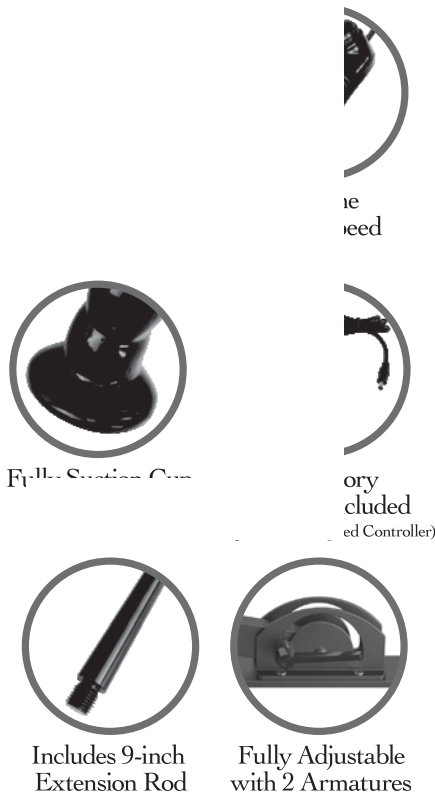

The **Body Dock Pro Sex Machine** works with most suction cup accessories on the market today, including some you may already own! The 3.5-inch docking plate features our patented Push & Play design, which allows you to easily attach or change your favorite suction cup accessory before you get down. Power up and control the speed of an additional accessory vibrator for extra indulgence! A 9-inch extension allows you to get into any position you desire! Standing, sitting, or laying down, the **Body Dock Pro Sex Machine** handles it all! For extra excitement, the **Body Dock Pro Sex Machine** can be detached from the base and hand-held by a partner!

It's time to push play, and thrust, with the incredible **Body Dock Pro Sex Machine**!

INCLUDES